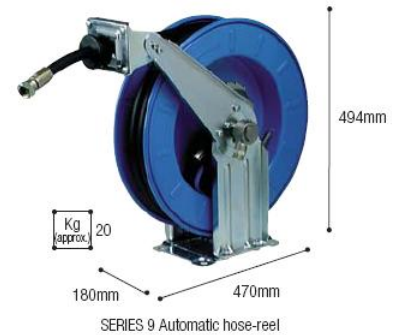

### SERIES 9 HOSE-REELS

- Automatic hose-reel without hose
- Version in painted steel plate with galvanized parts or in stainless steel
- Variable output window
- Output window with PVC rollers

| Model        | Metres | Diameter | Max. Pressure |
|--------------|--------|----------|---------------|
| 9.20.20      | 20     | 3/4"     | 50bar         |
| 9.20.20/INOX | 20     | 3/4"     | 50bar         |

### SERIES 5 HOSE-REELS

- Automatic hose-reel without hose (stop built-in)
- Version in painted steel plate
- Output window with PVC rollers

| Model   | Metres | Diameter | Max. Pressure |
|---------|--------|----------|---------------|
| 5.10.20 | 10     | 3/4"     | 45bar         |
| 5.15.20 | 15     | 3/4"     | 45bar         |